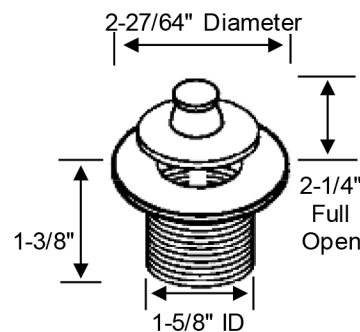

UNIVERSAL TUB DRAIN KIT

PART NUMBER	DESCRIPTION	FINISH	PACKAGING	MSTR CTN QTY
KIT INCLUDES - CHROME 1-1/2" STRAINER, CHROME LIFT & TURN STOPPER, CHROME 1 HOLE OVERFLOW PLATE w/ SCREW, STRAINER ADAPTER BUSHING				
RFT-100-C	Universal Tub Drain Kit, Chrome, 1 Hole, Lift & Turn, with thread adapter	Chrome Plated	Clamshell	20

SPECIFICATION

Our Universal tub drain kit is used with older tubs that have a smaller drain hole. The Universal tub drain kit includes a strainer adapter bushing, which allows for the use of the standard drain shoe. The included 1 hole overflow plate can replace an existing 1 or 2 hole overflow plate by using the included overflow adapter bar.

KIT INCLUDES:

- Chrome 1 1/2" strainer
- Chrome lift & turn stopper
- Chrome 1 Hole overflow plate w/screw
- Strainer adapter bushing

COMPLIANCES/LISTINGS

STOPPERS

Lift and Turn

OVERFLOW PLATES

One Hole

ADAPTER BUSHING