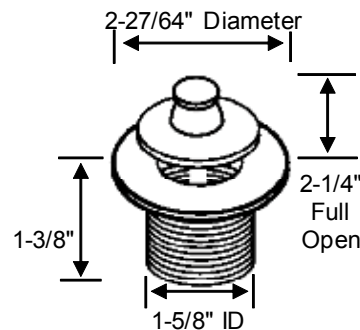

UNIVERSAL TUB DRAIN KIT

PART NUMBER	DESCRIPTION	FINISH	PACKAGING	MSTR CTN QTY
KIT INCLUDES - CHROME 1-1/2" STRAINER, CHROME LIFT & TURN STOPPER, CHROME 1 HOLE OVERFLOW PLATE w/ SCREW, STRAINER ADAPTER BUSHING				
RFT-100-C	Universal Tub Drain Kit, Chrome, 1 Hole, Lift & Turn, with thread adapter	Chrome Plated	Clamshell	20

SPECIFICATION

Our Universal tub drain kit is used with older tubs that have a smaller drain hole. The Universal tub drain kit includes a strainer adapter bushing, which allows for the use of the standard drain shoe. The included 1 hole overflow plate can replace an existing 1 or 2 hole overflow plate by using the included overflow adapter bar.

KIT INCLUDES:

- Chrome 1 1/2" strainer
- Chrome lift & turn stopper
- Chrome 1 Hole overflow plate w/screw
- Strainer adapter bushing

COMPLIANCES/LISTINGS

STOPPERS

Lift and Turn

OVERFLOW PLATES

One Hole

ADAPTER BUSHING