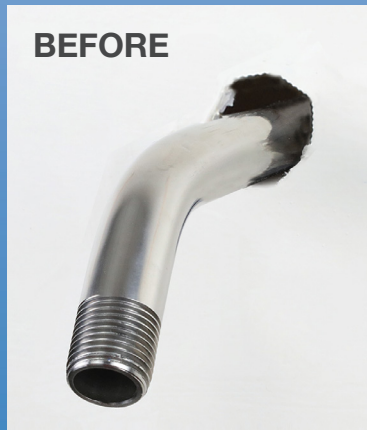

SHOWER ARM STABILIZER with Trim

**STABILIZE
your Loose
Shower Arm
in Minutes**

**Multiple
Finishes
Available**

Chrome

Brushed
Nickel

Matte
Black

BEFORE

AFTER

Includes Matching Trim

Cover Up Existing Gaps & Damage in Walls

DANCO Stk.#	DESCRIPTION
12005	Shower Arm Stabilizer - Chrome
12006	Shower Arm Stabilizer - Brushed Nickel
12009	Shower Arm Stabilizer - Matte Black