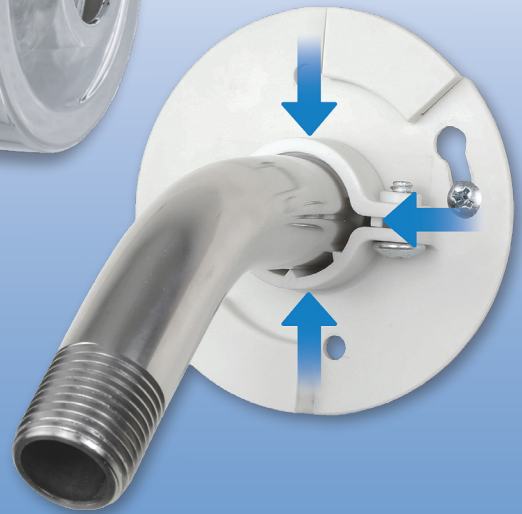

SHOWER ARM STABILIZER with Trim

**STABILIZE
your Loose
Shower Arm
in Minutes**

**Multiple
Finishes
Available**

Chrome

Brushed
Nickel

Matte
Black

BEFORE

AFTER

Includes Matching Trim

Cover Up Existing Gaps & Damage in Walls

DANCO Stk.#	DESCRIPTION
12005	Shower Arm Stabilizer - Chrome
12006	Shower Arm Stabilizer - Brushed Nickel
12009	Shower Arm Stabilizer - Matte Black