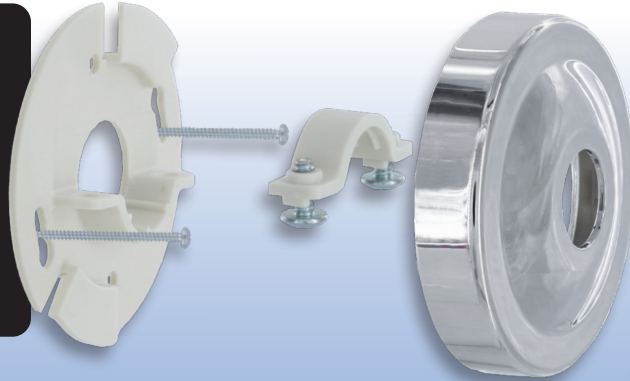

SHOWER ARM STABILIZER with Trim

**STABILIZE
your Loose
Shower Arm
in Minutes**

**Multiple
Finishes
Available**

Chrome

Brushed
Nickel

Matte
Black

BEFORE

AFTER

Includes Matching Trim

Cover Up Existing Gaps & Damage in Walls

DANCO Stk.#	DESCRIPTION
12005	Shower Arm Stabilizer - Chrome
12006	Shower Arm Stabilizer - Brushed Nickel
12009	Shower Arm Stabilizer - Matte Black